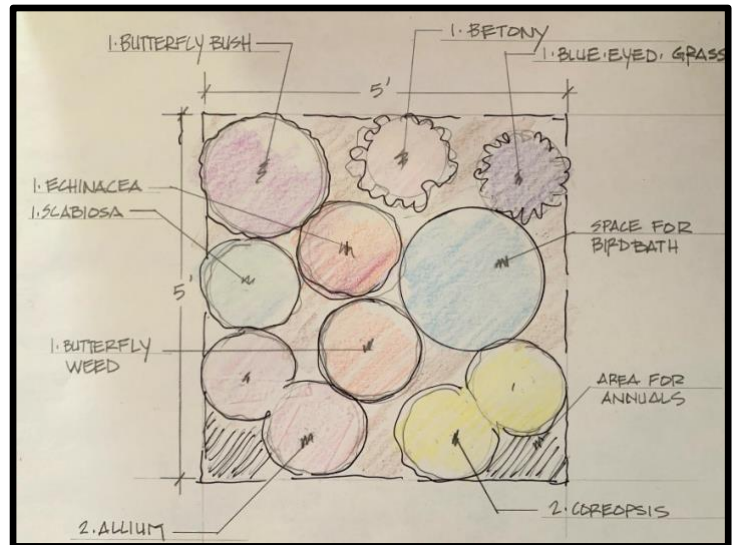

# 2026 Sun Premium Perennials Garden-To-Go Sun Collection (\$80/collection)

*Allium 'Millenium'*  
12-15" Tall

*Asclepias tuberosa*  
Butterfly Weed 12-24"

*Dwarf Butterfly Bush -*  
*Grower's Choice* 24-36"

*Coreopsis 'Solanna Golden*  
*Sphere'* 12-18" Tall

*Echinacea - Grower's*  
*Choice* 24-30" Tall

*Scabiosa 'Giga Blue'*  
18-20" Tall

## Garden-To-Go Sun Garden Design

*Butterfly Weed, Betony, and Scabiosa are only available in the Sun Garden-To-Go Tray (they cannot be purchased as individual plants.)*

*Blue-Eyed Grass 'Lucerne'*  
6" Tall