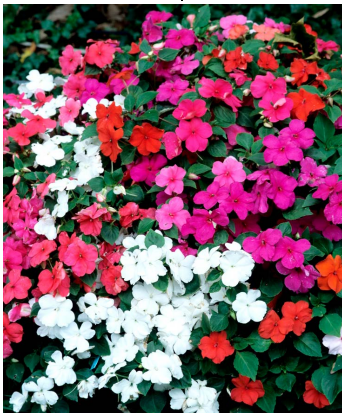

# 2026 10" Hanging Baskets (\$30/each)

Scan to order online!

*Ivy Geranium (Red)  
Full Sun*

*Ivy Geranium (Pink)  
Full Sun*

*Ivy Geranium (Lavender)  
Full Sun*

*Impatiens (Mixed)  
Shade*

*New Guinea Impatiens  
Pink, or Lavender  
Shade/Part Sun*