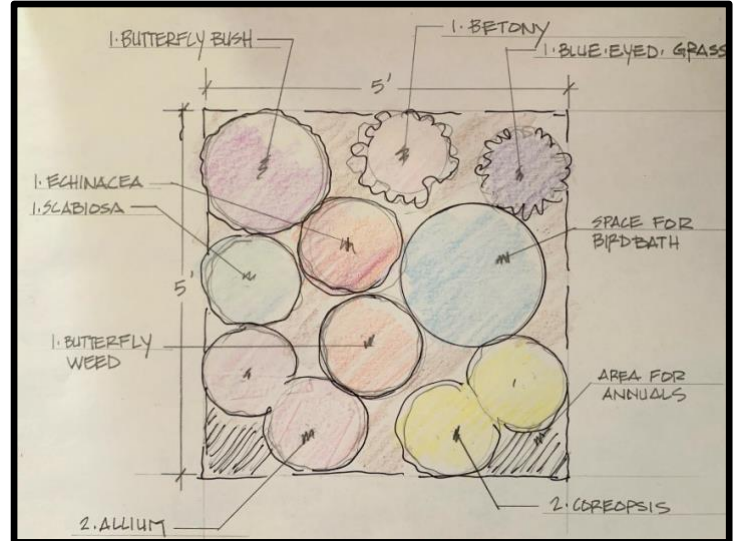

Dwarf Butterfly Bush -
Grower's Choice 24-36"

Coreopsis 'Solanna Golden
Sphere' 12-18" Tall

Echinacea - Grower's
Choice 24-30" Tall

Scabiosa 'Giga Blue'
18-20" Tall

Garden-To-Go Sun Garden Design

Butterfly Weed, Betony, and Scabiosa are only available in the Sun Garden-To-Go Tray (they cannot be purchased as individual plants.)