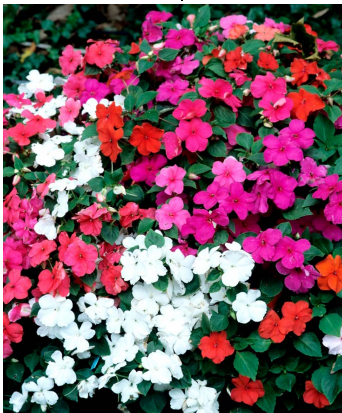

2025 10" Hanging Baskets (\$30/each)

Scan to order online!

*Ivy Geranium (Red)
Full Sun*

*Ivy Geranium (Pink)
Full Sun*

*Ivy Geranium (Lavender)
Full Sun*

*Impatiens (Mixed)
Shade*

*New Guinea Impatiens
Pink, or Lavender
Shade/Part Sun*